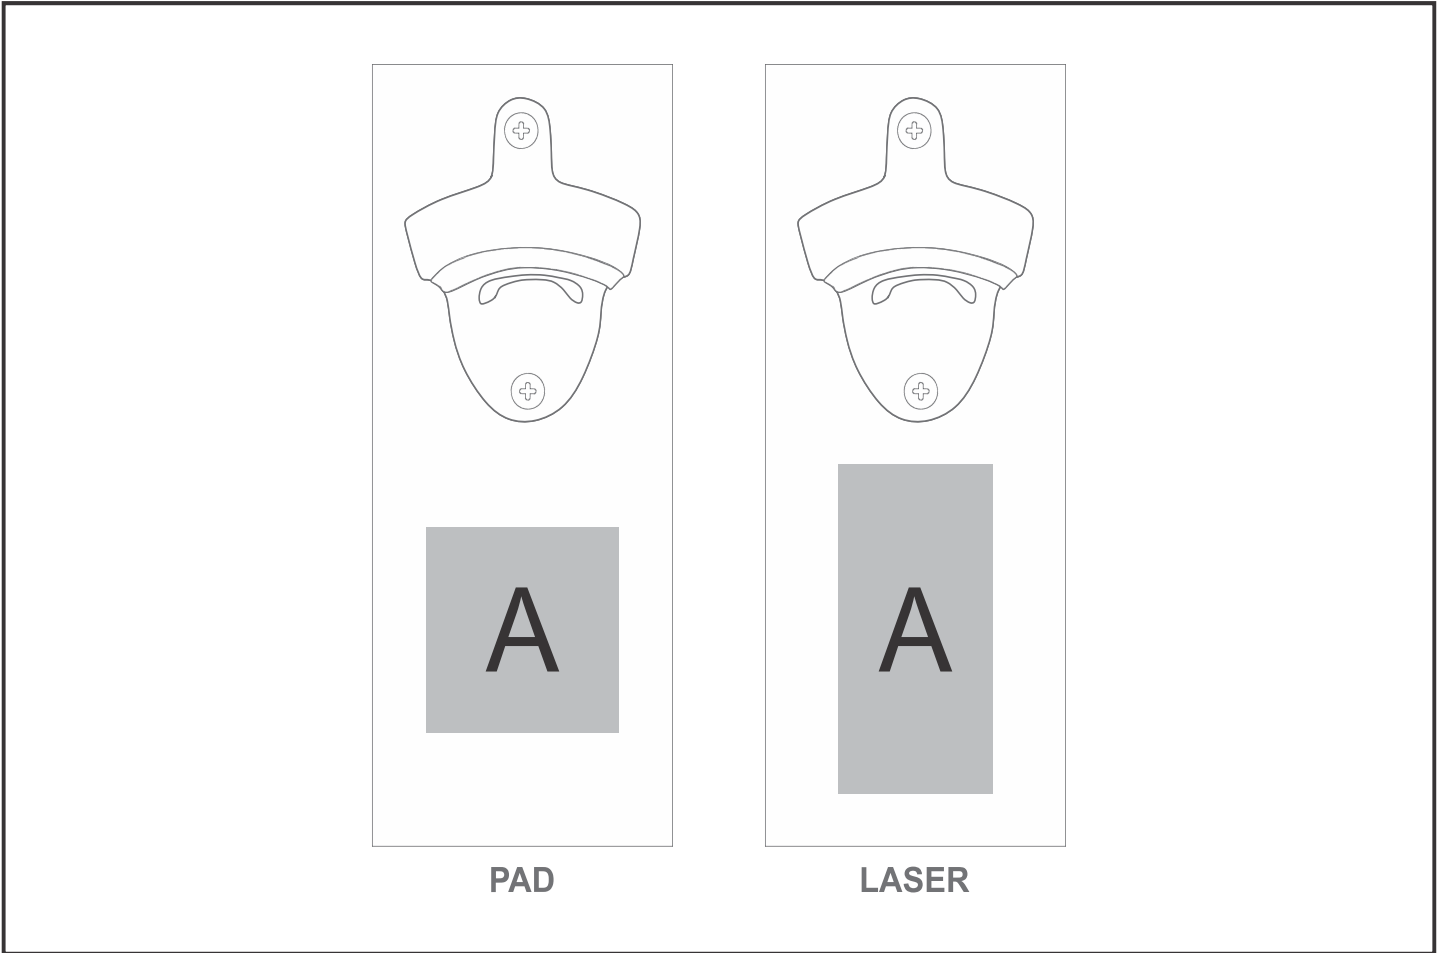

HL-OK-147-B

Okiyo Akeru Bamboo Fridge Bottle Opener

Need to know:

- Includes 1-Colour, 1-Position Pad Print (setup fees apply)

- **Laser Colour:** Tonal

- Due to tonal variations in the wood the laser engraving will vary from one item to the next and will likely vary in the same item.

- Texture of Item will affect the quality of Print.

Branding Options:

Position	Branding Method (Branding Code)	No. of Colours	Dimension
A	Pad Printing (PA)	4 Colours	50mm wide x 50mm high
A	Laser Engraving (LC)	N/A	40mm wide x 80mm high